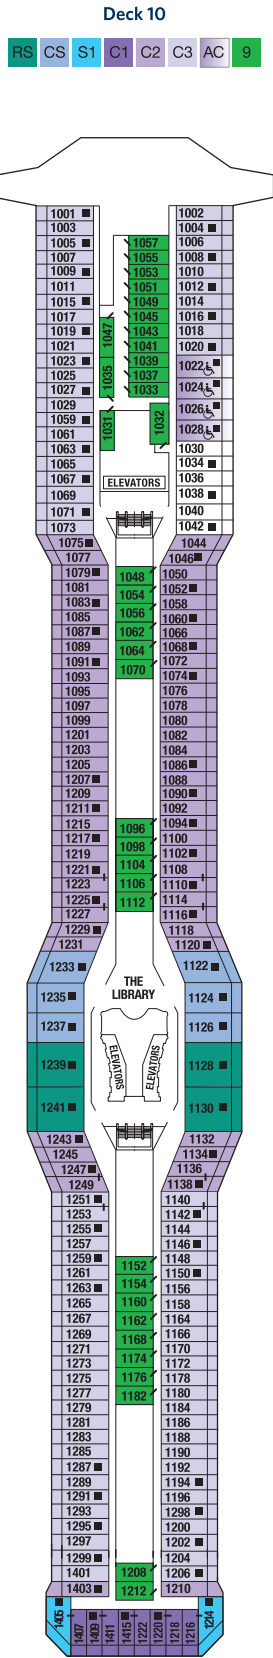

DECK PLANS ARE NOT DRAWN TO SCALE

Staterooms with an upper bed and sofa bed accommodate a maximum of four guests.  
 Accessible staterooms with a sofa bed accommodate a maximum of three guests.  
 Accessible suites with a sofa bed accommodate a maximum of four guests.  
 Staterooms 1547, 1549, 1552 and 1554 have partially obstructed views.  
 Staterooms 2190, 2192, 2194 and 2196 have roll-in showers, no bathtubs.

Deck 16

Deck 15

Deck 14

Deck 12

Deck 11

- PS** Penthouse Suite
- RS** Royal Suite
- CS** Celebrity Suite
- S1** Sky Suite 1
- S2** Sky Suite 2
- AW** Accessible Sky Suite
- AS** AquaClass® Suite
- RF** Reflection Suite
- SG** Signature Suite

- 1A** Deluxe Ocean View 1A
- 1B** Deluxe Ocean View 1B
- 1C** Deluxe Ocean View 1C
- 2A** Deluxe Ocean View 2A
- 2B** Deluxe Ocean View 2B
- 2C** Deluxe Ocean View 2C
- 2D** Deluxe Ocean View 2D
- AX** Accessible Deluxe Ocean View
- 07** Ocean View 7

- 08** Ocean View 8
- AY** Accessible Ocean View
- 09** Inside Stateroom 9
- 10** Inside Stateroom 10
- 11** Inside Stateroom 11
- 12** Inside Stateroom 12
- AZ** Accessible Inside Stateroom

- DECK NUMBERS REFLECT UPPER GUEST LEVELS**
- CONVERTIBLE SOFA BED
  - ▲ ONE UPPER BERTH
  - ▲ TWO UPPER BERTHS
  - CONNECTING STATEROOMS
  - INSIDE STATEROOM DOOR LOCATION
  - ♿ WHEELCHAIR ACCESSIBLE STATEROOM FEATURING ROLL-IN SHOWER