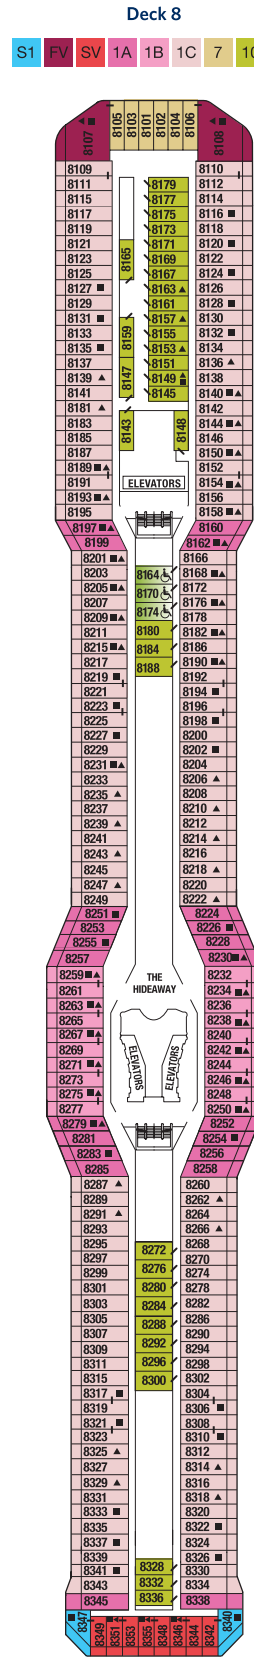

Staterooms with an upper bed and sofa accommodate a maximum of four guests.
Accessible staterooms with a sofa bed accommodate a maximum of three guests.

- PS Penthouse Suite
- RS Royal Suite
- CS Celebrity Suite
- S1 Sky Suite 1
- S2 Sky Suite 2
- AW Accessible Sky Suite
- AS AquaClass® Suite
- RF Reflection Suite
- SG Signature Suite

- A1 AquaClass 1
- A2 AquaClass 2
- AA Accessible AquaClass
- C1 Concierge Class 1
- C2 Concierge Class 2
- C3 Concierge Class 3
- AC Accessible Concierge
- FV Family Ocean View
- SV Sunset Veranda

- 1A Deluxe Ocean View 1A
- 1B Deluxe Ocean View 1B
- 1C Deluxe Ocean View 1C
- 2A Deluxe Ocean View 2A
- 2B Deluxe Ocean View 2B
- 2C Deluxe Ocean View 2C
- 2D Deluxe Ocean View 2D
- AX Accessible Deluxe Ocean View
- O7 Ocean View 7

- O8 Ocean View 8
- AY Accessible Ocean View
- O9 Inside Stateroom 9
- 10 Inside Stateroom 10
- 11 Inside Stateroom 11
- 12 Inside Stateroom 12
- AZ Accessible Inside Stateroom

1. **DECK NUMBERS REFLECT UPPER GUEST LEVELS**
2. CONVERTIBLE SOFA BED
   - ▲ ONE UPPER BERTH
   - TWO UPPER BERTHS
   - | CONNECTING BERTHEROOMS
   - ↘ INSIDE STATEROOM DOOR LOCATION
   - ♿ WHEELCHAIR ACCESSIBLE STATEROOM FEATURING ROLL-IN SHOWER