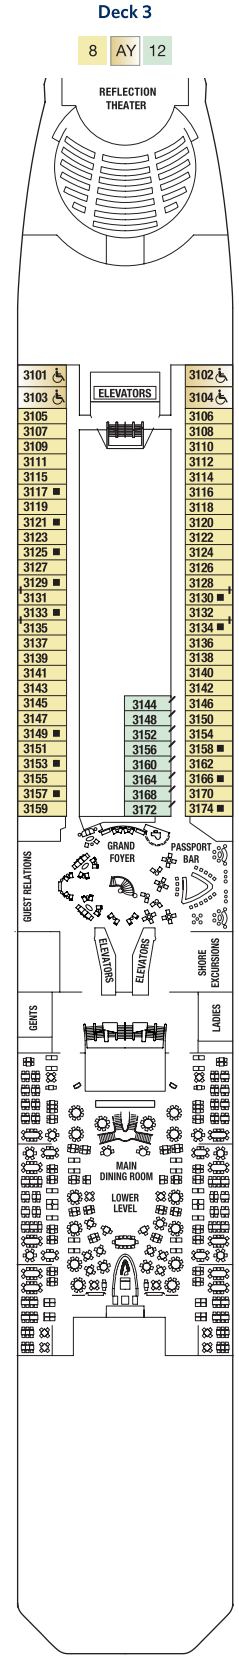

2C Deluxe Ocean View Staterooms have partially obstructed veranda views.
2D Deluxe Ocean View Staterooms have obstructed veranda views.

PS Penthouse Suite	A1 AquaClass 1	1A Deluxe Ocean View 1A	08 Ocean View 8	DECK NUMBERS REFLECT UPPER GUEST LEVELS ■ CONVERTIBLE SOFA BED ▲ ONE UPPER BERTH ● TWO UPPER BERTHS | CONNECTING STATEROOMS / INSIDE STATEROOM DOOR LOCATION ♿ WHEELCHAIR ACCESSIBLE STATEROOM FEATURING ROLL-IN SHOWER
RS Royal Suite	A2 AquaClass 2	1B Deluxe Ocean View 1B	AY Accessible Ocean View	
CS Celebrity Suite	AA Accessible AquaClass	1C Deluxe Ocean View 1C	09 Inside Stateroom 9	
S1 Sky Suite 1	C1 Concierge Class 1	2A Deluxe Ocean View 2A	10 Inside Stateroom 10	
S2 Sky Suite 2	C2 Concierge Class 2	2B Deluxe Ocean View 2B	11 Inside Stateroom 11	
AW Accessible Sky Suite	C3 Concierge Class 3	2C Deluxe Ocean View 2C	12 Inside Stateroom 12	
AS AquaClass® Suite	AC Accessible Concierge	2D Deluxe Ocean View 2D	AZ Accessible Inside Stateroom	
RF Reflection Suite	FV Family Ocean View	AX Accessible Deluxe Ocean View		
SG Signature Suite	SV Sunset Veranda	07 Ocean View 7