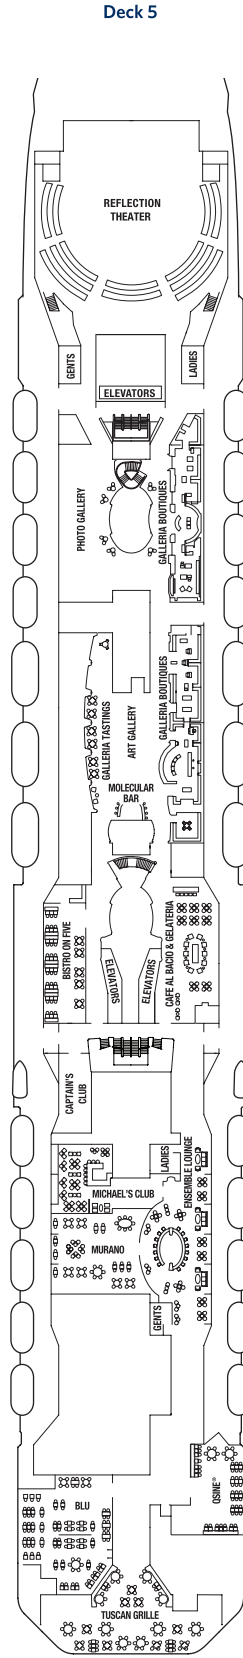

2C Deluxe Ocean View Staterooms have partially obstructed veranda views.
2D Deluxe Ocean View Staterooms have obstructed veranda views.

PS Penthouse Suite	A1 AquaClass 1	1A Deluxe Ocean View 1A	08 Ocean View 8	DECK NUMBERS REFLECT UPPER GUEST LEVELS ■ CONVERTIBLE SOFA BED ▲ ONE UPPER BERTH ● TWO UPPER BERTHS | CONNECTING STATEROOMS / INSIDE STATEROOM DOOR LOCATION ♿ WHEELCHAIR ACCESSIBLE STATEROOM FEATURING ROLL-IN SHOWER
RS Royal Suite	A2 AquaClass 2	1B Deluxe Ocean View 1B	AY Accessible Ocean View	
CS Celebrity Suite	AA Accessible AquaClass	1C Deluxe Ocean View 1C	09 Inside Stateroom 9	
S1 Sky Suite 1	C1 Concierge Class 1	2A Deluxe Ocean View 2A	10 Inside Stateroom 10	
S2 Sky Suite 2	C2 Concierge Class 2	2B Deluxe Ocean View 2B	11 Inside Stateroom 11	
AW Accessible Sky Suite	C3 Concierge Class 3	2C Deluxe Ocean View 2C	12 Inside Stateroom 12	
AS AquaClass® Suite	AC Accessible Concierge	2D Deluxe Ocean View 2D	AZ Accessible Inside Stateroom	
RF Reflection Suite	FV Family Ocean View	AX Accessible Deluxe Ocean View		
SG Signature Suite	SV Sunset Veranda	07 Ocean View 7