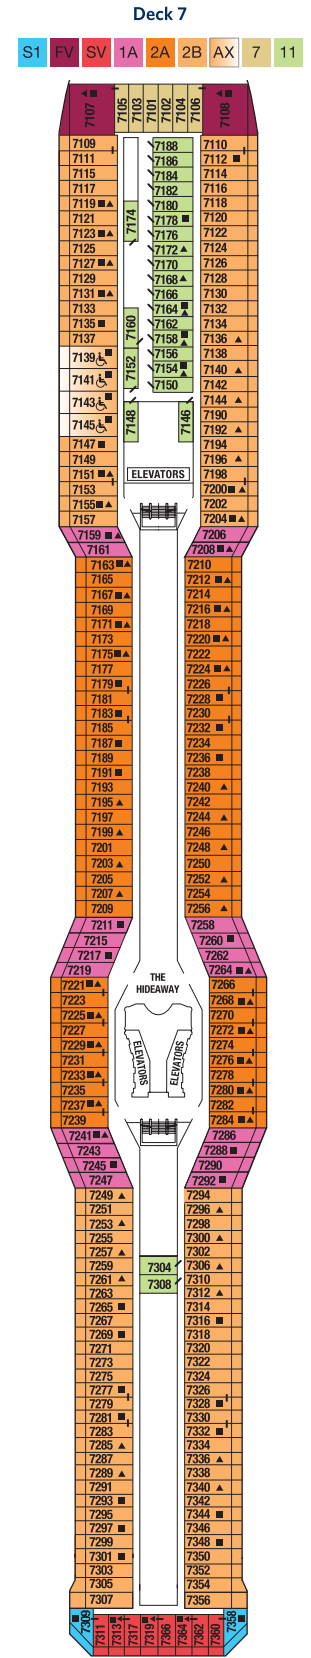

Staterooms with an upper bed and sofa accommodate a maximum of four guests.
Accessible staterooms with a sofa bed accommodate a maximum of three guests.

- PS Penthouse Suite
- RS Royal Suite
- CS Celebrity Suite
- S1 Sky Suite 1
- S2 Sky Suite 2
- AW Accessible Sky Suite
- AS AquaClass® Suite
- RF Reflection Suite
- SG Signature Suite

- A1 AquaClass 1
- A2 AquaClass 2
- AA Accessible AquaClass
- C1 Concierge Class 1
- C2 Concierge Class 2
- C3 Concierge Class 3
- AC Accessible Concierge
- FV Family Ocean View
- SV Sunset Veranda

- 1A Deluxe Ocean View 1A
- 1B Deluxe Ocean View 1B
- 1C Deluxe Ocean View 1C
- 2A Deluxe Ocean View 2A
- 2B Deluxe Ocean View 2B
- 2C Deluxe Ocean View 2C
- 2D Deluxe Ocean View 2D
- AX Accessible Deluxe Ocean View
- O7 Ocean View 7

- O8 Ocean View 8
- AY Accessible Ocean View
- O9 Inside Stateroom 9
- 10 Inside Stateroom 10
- 11 Inside Stateroom 11
- 12 Inside Stateroom 12
- AZ Accessible Inside Stateroom

1. **DECK NUMBERS REFLECT UPPER GUEST LEVELS**
2. CONVERTIBLE SOFA BED
   - ▲ ONE UPPER BERTH
   - TWO UPPER BERTHS
   - | CONNECTING BERTHEROOMS
   - ↘ INSIDE STATEROOM DOOR LOCATION
   - ♿ WHEELCHAIR ACCESSIBLE STATEROOM FEATURING ROLL-IN SHOWER