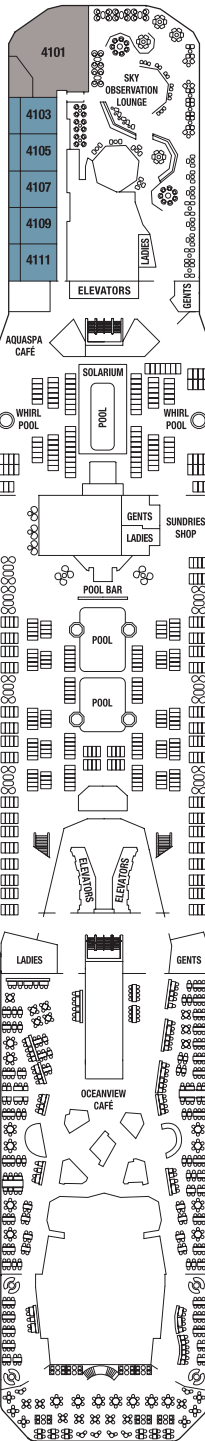

DECK PLANS ARE NOT DRAWN TO SCALE

Staterooms with an upper bed and sofa bed accommodate a maximum of four guests.  
 Accessible staterooms with a sofa bed accommodate a maximum of three guests.  
 Accessible suites with a sofa bed accommodate a maximum of four guests.  
 Staterooms 1547, 1549, 1552 and 1554 have partially obstructed views.  
 Staterooms 2190, 2192, 2194 and 2196 have roll-in showers, no bathtubs.

Deck 16

Deck 15

Deck 14

Deck 12

Deck 11

- PS** Penthouse Suite
- RS** Royal Suite
- CS** Celebrity Suite
- S1** Sky Suite 1
- S2** Sky Suite 2
- AW** Accessible Sky Suite
- AS** AquaClass® Suite
- RF** Reflection Suite
- SG** Signature Suite

- 1A** Deluxe Ocean View 1A
- 1B** Deluxe Ocean View 1B
- 1C** Deluxe Ocean View 1C
- 2A** Deluxe Ocean View 2A
- 2B** Deluxe Ocean View 2B
- 2C** Deluxe Ocean View 2C
- 2D** Deluxe Ocean View 2D
- AX** Accessible Deluxe Ocean View
- 07** Ocean View 7

- 08** Ocean View 8
- AY** Accessible Ocean View
- 09** Inside Stateroom 9
- 10** Inside Stateroom 10
- 11** Inside Stateroom 11
- 12** Inside Stateroom 12
- AZ** Accessible Inside Stateroom

- DECK NUMBERS REFLECT UPPER GUEST LEVELS**
- CONVERTIBLE SOFA BED
  - ▲ ONE UPPER BERTH
  - ▲ TWO UPPER BERTHS
  - CONNECTING STATEROOMS
  - INSIDE STATEROOM DOOR LOCATION
  - ♿ WHEELCHAIR ACCESSIBLE STATEROOM FEATURING ROLL-IN SHOWER