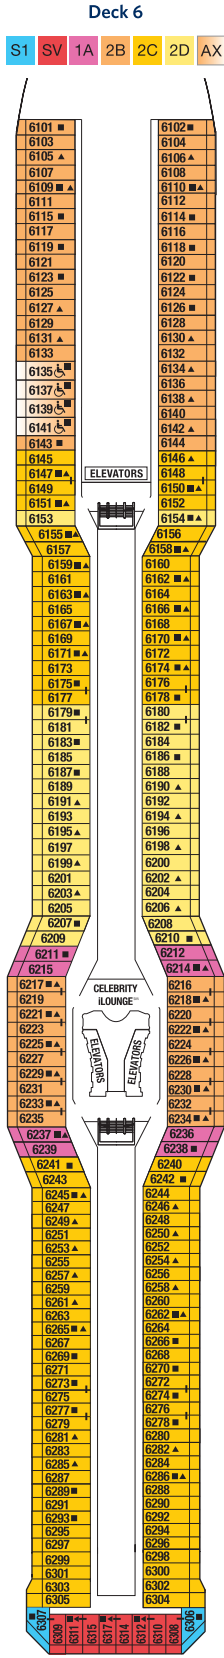

2C Deluxe Ocean View Staterooms have partially obstructed veranda views.
2D Deluxe Ocean View Staterooms have obstructed veranda views.

PS Penthouse Suite	A1 AquaClass 1	1A Deluxe Ocean View 1A	08 Ocean View 8	DECK NUMBERS REFLECT UPPER GUEST LEVELS ■ CONVERTIBLE SOFA BED ▲ ONE UPPER BERTH ● TWO UPPER BERTHS | CONNECTING STATEROOMS / INSIDE STATEROOM DOOR LOCATION ♿ WHEELCHAIR ACCESSIBLE STATEROOM FEATURING ROLL-IN SHOWER
RS Royal Suite	A2 AquaClass 2	1B Deluxe Ocean View 1B	AY Accessible Ocean View	
CS Celebrity Suite	AA Accessible AquaClass	1C Deluxe Ocean View 1C	09 Inside Stateroom 9	
S1 Sky Suite 1	C1 Concierge Class 1	2A Deluxe Ocean View 2A	10 Inside Stateroom 10	
S2 Sky Suite 2	C2 Concierge Class 2	2B Deluxe Ocean View 2B	11 Inside Stateroom 11	
AW Accessible Sky Suite	C3 Concierge Class 3	2C Deluxe Ocean View 2C	12 Inside Stateroom 12	
AS AquaClass® Suite	AC Accessible Concierge	2D Deluxe Ocean View 2D	AZ Accessible Inside Stateroom	
RF Reflection Suite	FV Family Ocean View	AX Accessible Deluxe Ocean View		
SG Signature Suite	SV Sunset Veranda	07 Ocean View 7