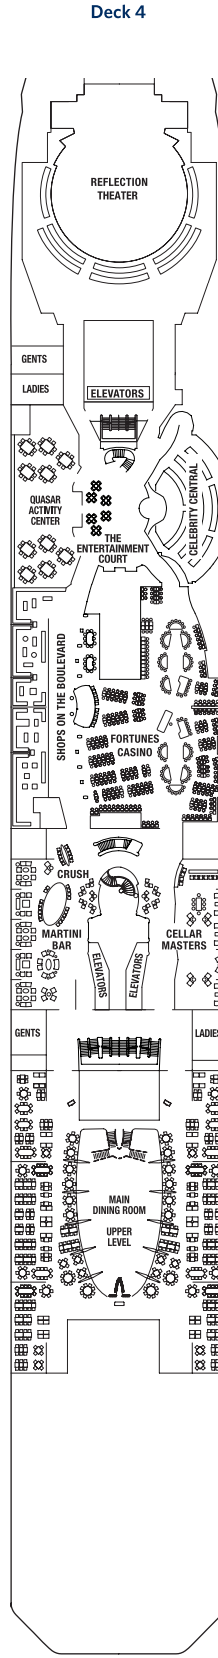

2C Deluxe Ocean View Staterooms have partially obstructed veranda views.
2D Deluxe Ocean View Staterooms have obstructed veranda views.

PS Penthouse Suite	A1 AquaClass 1	1A Deluxe Ocean View 1A	08 Ocean View 8	DECK NUMBERS REFLECT UPPER GUEST LEVELS ■ CONVERTIBLE SOFA BED ▲ ONE UPPER BERTH ● TWO UPPER BERTHS | CONNECTING STATEROOMS / INSIDE STATEROOM DOOR LOCATION ♿ WHEELCHAIR ACCESSIBLE STATEROOM FEATURING ROLL-IN SHOWER
RS Royal Suite	A2 AquaClass 2	1B Deluxe Ocean View 1B	AY Accessible Ocean View	
CS Celebrity Suite	AA Accessible AquaClass	1C Deluxe Ocean View 1C	09 Inside Stateroom 9	
S1 Sky Suite 1	C1 Concierge Class 1	2A Deluxe Ocean View 2A	10 Inside Stateroom 10	
S2 Sky Suite 2	C2 Concierge Class 2	2B Deluxe Ocean View 2B	11 Inside Stateroom 11	
AW Accessible Sky Suite	C3 Concierge Class 3	2C Deluxe Ocean View 2C	12 Inside Stateroom 12	
AS AquaClass® Suite	AC Accessible Concierge	2D Deluxe Ocean View 2D	AZ Accessible Inside Stateroom	
RF Reflection Suite	FV Family Ocean View	AX Accessible Deluxe Ocean View		
SG Signature Suite	SV Sunset Veranda	07 Ocean View 7