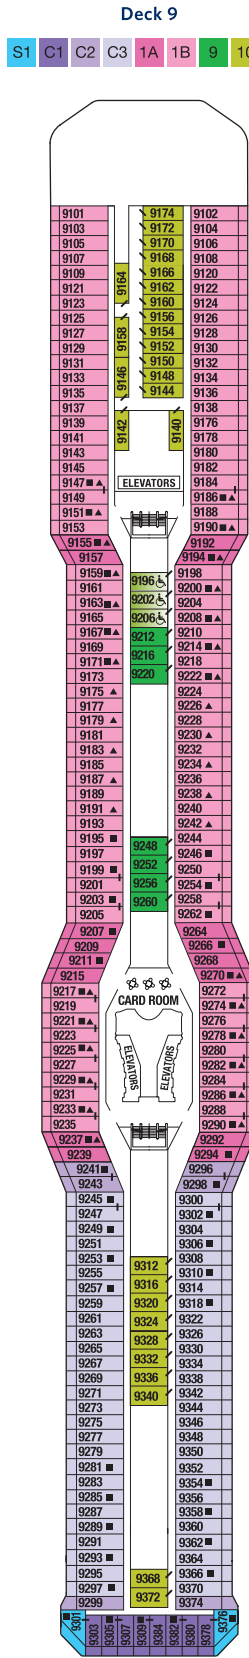

DECK PLANS ARE NOT DRAWN TO SCALE

Staterooms with an upper bed and sofa bed accommodate a maximum of four guests.  
 Accessible staterooms with a sofa bed accommodate a maximum of three guests.  
 Accessible suites with a sofa bed accommodate a maximum of four guests.  
 Staterooms 1547, 1549, 1552 and 1554 have partially obstructed views.  
 Staterooms 2190, 2192, 2194 and 2196 have roll-in showers, no bathtubs.

Deck 16

Deck 15

Deck 14

Deck 12

Deck 11

- PS** Penthouse Suite
- RS** Royal Suite
- CS** Celebrity Suite
- S1** Sky Suite 1
- S2** Sky Suite 2
- AW** Accessible Sky Suite
- AS** AquaClass® Suite
- RF** Reflection Suite
- SG** Signature Suite

- 1A** Deluxe Ocean View 1A
- 1B** Deluxe Ocean View 1B
- 1C** Deluxe Ocean View 1C
- 2A** Deluxe Ocean View 2A
- 2B** Deluxe Ocean View 2B
- 2C** Deluxe Ocean View 2C
- 2D** Deluxe Ocean View 2D
- AX** Accessible Deluxe Ocean View
- 07** Ocean View 7

- 08** Ocean View 8
- AY** Accessible Ocean View
- 09** Inside Stateroom 9
- 10** Inside Stateroom 10
- 11** Inside Stateroom 11
- 12** Inside Stateroom 12
- AZ** Accessible Inside Stateroom

- DECK NUMBERS REFLECT UPPER GUEST LEVELS**
- CONVERTIBLE SOFA BED
  - ▲ ONE UPPER BERTH
  - ▲ TWO UPPER BERTHS
  - CONNECTING STATEROOMS
  - INSIDE STATEROOM DOOR LOCATION
  - ♿ WHEELCHAIR ACCESSIBLE STATEROOM FEATURING ROLL-IN SHOWER