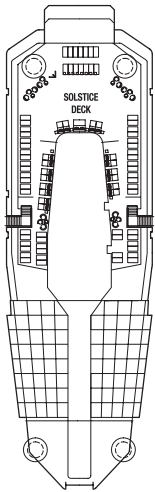

DECK PLANS ARE NOT DRAWN TO SCALE

Staterooms with an upper bed and sofa bed accommodate a maximum of four guests.  
 Accessible staterooms with a sofa bed accommodate a maximum of three guests.  
 Accessible suites with a sofa bed accommodate a maximum of four guests.  
 Staterooms 1547, 1549, 1552 and 1554 have partially obstructed views.  
 Staterooms 2190, 2192, 2194 and 2196 have roll-in showers, no bathtubs.

Deck 16

Deck 15

Deck 14

Deck 12

Deck 11

- PS** Penthouse Suite
- RS** Royal Suite
- CS** Celebrity Suite
- S1** Sky Suite 1
- S2** Sky Suite 2
- AW** Accessible Sky Suite
- AS** AquaClass® Suite
- RF** Reflection Suite
- SG** Signature Suite

- 1A** Deluxe Ocean View 1A
- 1B** Deluxe Ocean View 1B
- 1C** Deluxe Ocean View 1C
- 2A** Deluxe Ocean View 2A
- 2B** Deluxe Ocean View 2B
- 2C** Deluxe Ocean View 2C
- 2D** Deluxe Ocean View 2D
- AX** Accessible Deluxe Ocean View
- 07** Ocean View 7

- 08** Ocean View 8
- AY** Accessible Ocean View
- 09** Inside Stateroom 9
- 10** Inside Stateroom 10
- 11** Inside Stateroom 11
- 12** Inside Stateroom 12
- AZ** Accessible Inside Stateroom

- DECK NUMBERS REFLECT UPPER GUEST LEVELS**
- CONVERTIBLE SOFA BED
  - ▲ ONE UPPER BERTH
  - ▲ TWO UPPER BERTHS
  - CONNECTING STATEROOMS
  - INSIDE STATEROOM DOOR LOCATION
  - ♿ WHEELCHAIR ACCESSIBLE STATEROOM FEATURING ROLL-IN SHOWER