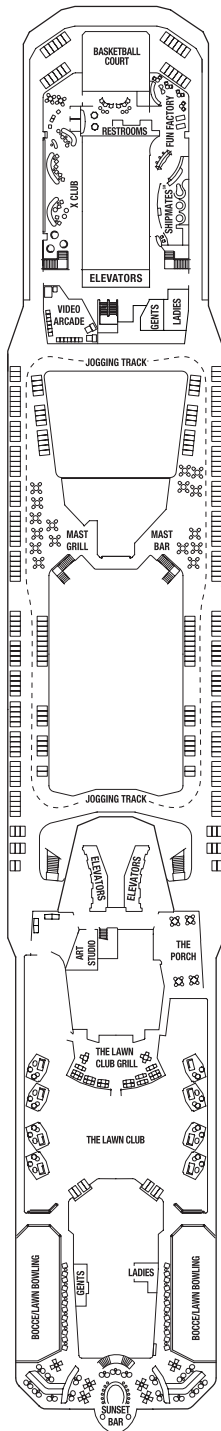

DECK PLANS ARE NOT DRAWN TO SCALE

Staterooms with an upper bed and sofa bed accommodate a maximum of four guests.  
 Accessible staterooms with a sofa bed accommodate a maximum of three guests.  
 Accessible suites with a sofa bed accommodate a maximum of four guests.  
 Staterooms 1547, 1549, 1552 and 1554 have partially obstructed views.  
 Staterooms 2190, 2192, 2194 and 2196 have roll-in showers, no bathtubs.

Deck 16

Deck 15

Deck 14

Deck 12

Deck 11

- PS** Penthouse Suite
- RS** Royal Suite
- CS** Celebrity Suite
- S1** Sky Suite 1
- S2** Sky Suite 2
- AW** Accessible Sky Suite
- AS** AquaClass® Suite
- RF** Reflection Suite
- SG** Signature Suite

- 1A** Deluxe Ocean View 1A
- 1B** Deluxe Ocean View 1B
- 1C** Deluxe Ocean View 1C
- 2A** Deluxe Ocean View 2A
- 2B** Deluxe Ocean View 2B
- 2C** Deluxe Ocean View 2C
- 2D** Deluxe Ocean View 2D
- AX** Accessible Deluxe Ocean View
- 07** Ocean View 7

- 08** Ocean View 8
- AY** Accessible Ocean View
- 09** Inside Stateroom 9
- 10** Inside Stateroom 10
- 11** Inside Stateroom 11
- 12** Inside Stateroom 12
- AZ** Accessible Inside Stateroom

- DECK NUMBERS REFLECT UPPER GUEST LEVELS**
- CONVERTIBLE SOFA BED
  - ▲ ONE UPPER BERTH
  - ▲ TWO UPPER BERTHS
  - CONNECTING STATEROOMS
  - INSIDE STATEROOM DOOR LOCATION
  - ♿ WHEELCHAIR ACCESSIBLE STATEROOM FEATURING ROLL-IN SHOWER